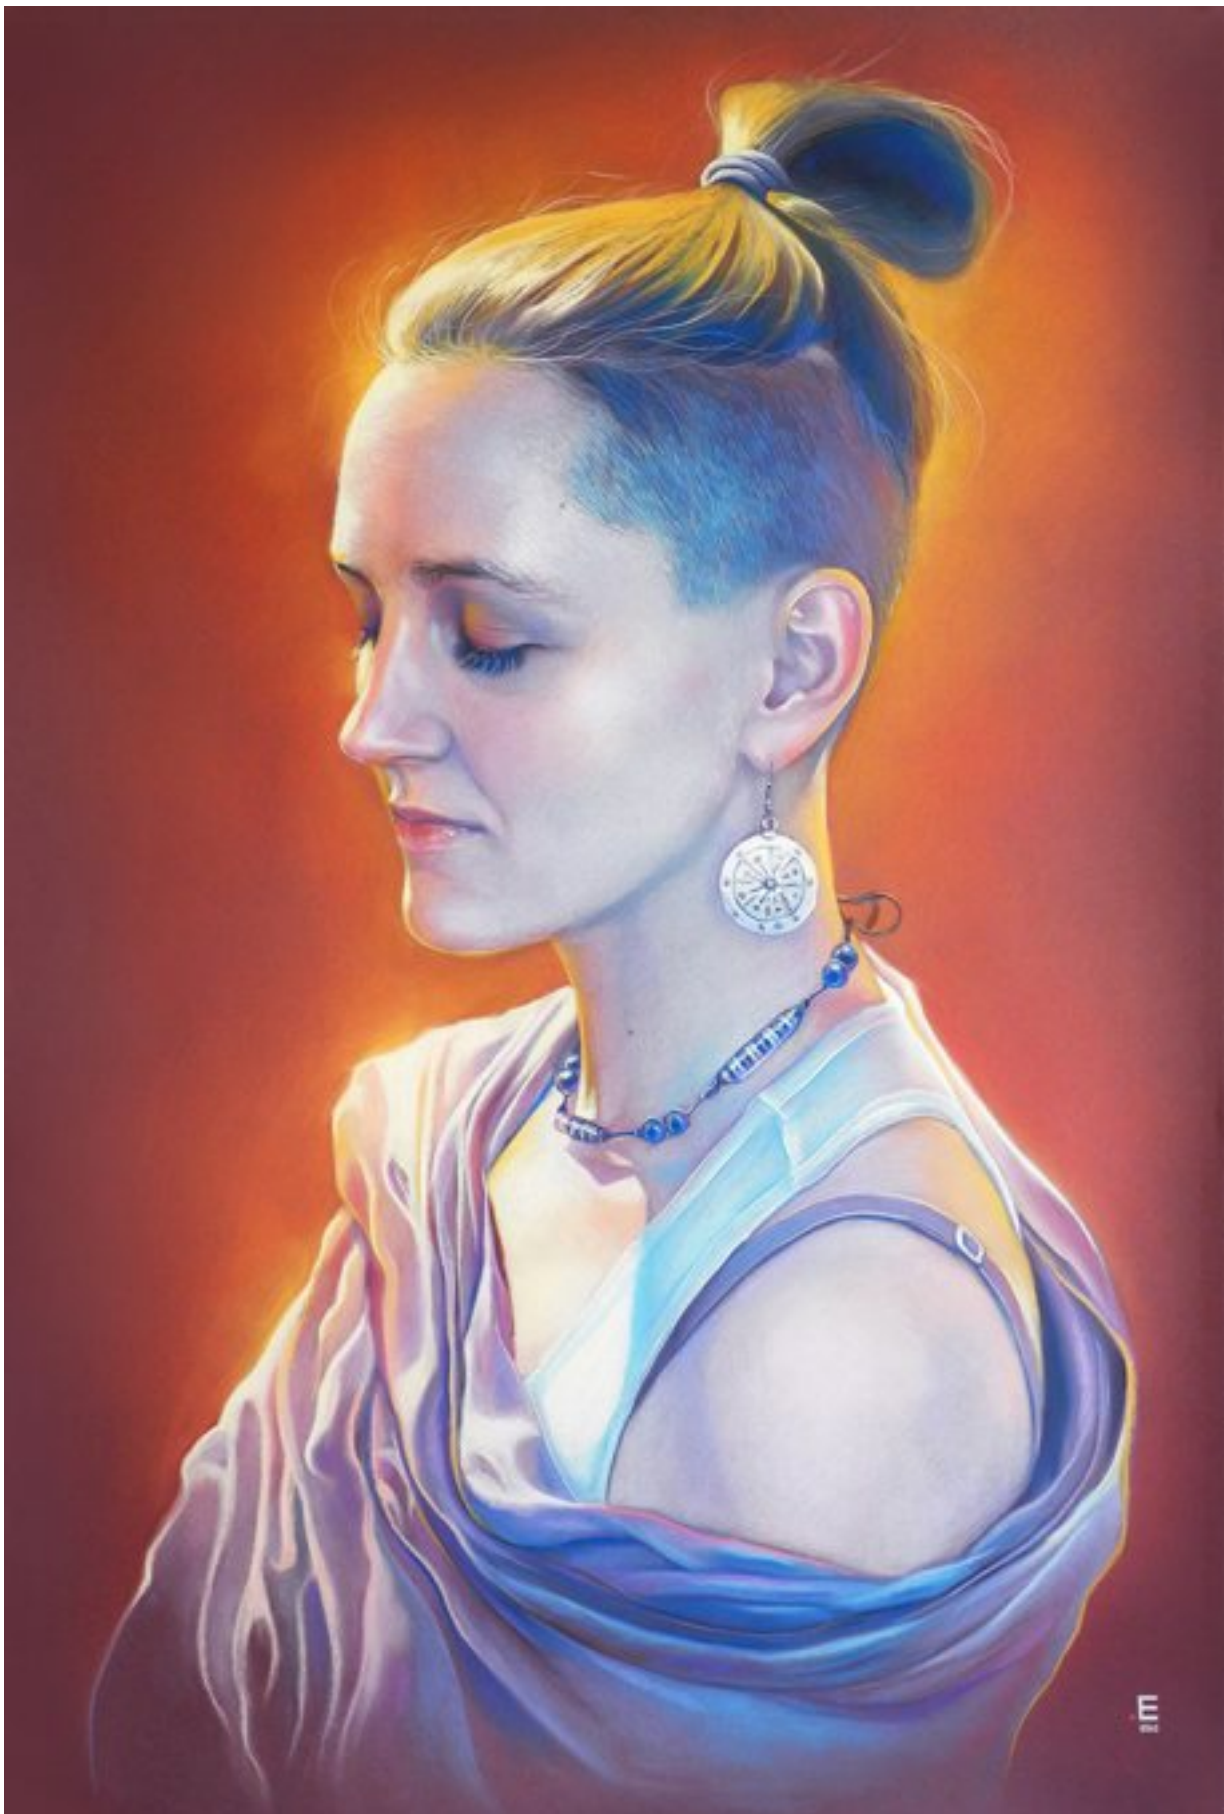

Eugenia Shchukina, Moscow, Russia. I started my artist career at young age, but get educated only at the end of the school. During university period I've inspired by human portraits, trying to imprint energy and soul onto the canvas. That became my favorite thing which I still lovely do for the last 10 years. Now i'm experimenting with different colors and techniques. The most portraits are made with pastel on the paper and are on private collections around Russian Federation and other countries. I usually draw people who have eyes closed. That's a moment of pure feeling concentration. Each human have unique energy, which I aim to bring into my art and show it to the world. The feel of love is the main sense of my creation and life, that's my inspiration and endless fuel engine. Working with heart and soul creates an infinite beauty. That's the art.

## **Вера 110x75 пастель.jpg**

[1]

[Foggy self-portrait\\_2015\\_pastel gouache\\_100x70cm\\_1.jpg](#) [2]

[3]

[Мотылёк 90x70 пастель.jpg](#) [4]

[5]

[Полина 90x70 пастель.jpg](#) **[6]**

[7]

[Kate Nomad 90x70 пастель.jpg](#) [8]

[9]

[Lora Zombej\\_100x70cm\\_pastel.jpg](#) [10]

[11]

[Maxotsky\\_110x75cm\\_pastel.jpg](#) [12]

[13]

[Оля Маркес 100x70 пастель.jpg](#) [14]

[15]