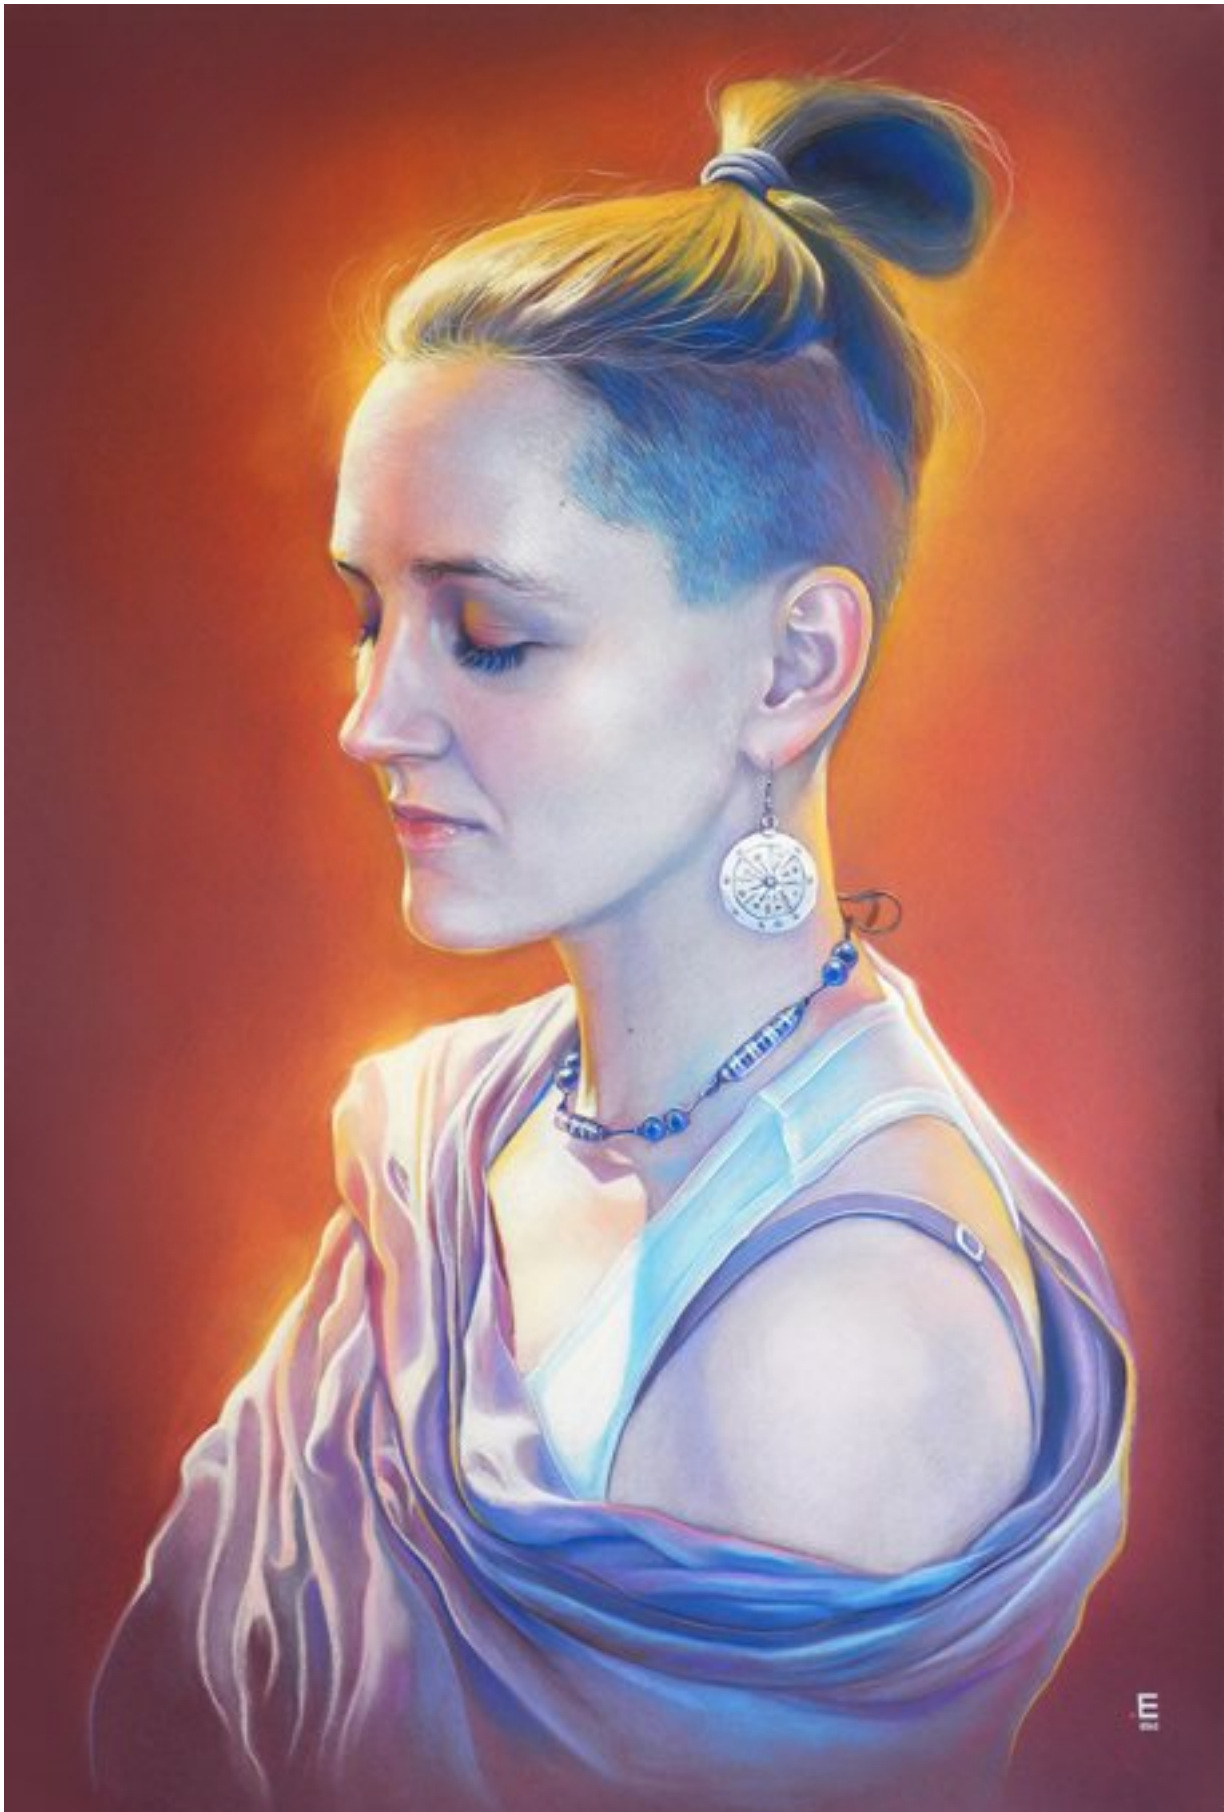

Eugenia Shchukina, Moscow, Russia. I started my artist career at young age, but get educated only at the end of the school. During university period I've inspired by human portraits, trying to imprint energy and soul onto the canvas. That became my favorite thing which I still lovely do for the last 10 years. Now i'm experimenting with different colors and techniques. The most portraits are made with pastel on the paper and are on private collections around Russian Federation and other countries. I usually draw people who have eyes closed. That's a moment of pure feeling concentration. Each human have unique energy, which I aim to bring into my art and show it to the world. The feel of love is the main sense of my creation and life, that's my inspiration and endless fuel engine. Working with heart and soul creates an infinite beauty. That's the art.

## **Вера 110x75 пастель.jpg**

[1]

[Foggy self-portrait\\_2015\\_pastel gouache\\_100x70cm\\_1.jpg](#) [2]

[3]

[Мотылёк 90x70 пастель.jpg](#) [4]

[5]

[Полина 90x70 пастель.jpg](#) **[6]**

[7]

[Kate Nomad 90x70 пастель.jpg](#) [8]

[9]

[Lora Zombej\\_100x70cm\\_pastel.jpg](#) [10]

[11]

[Maxotsky\\_110x75cm\\_pastel.jpg](#) [12]

[13]

[Оля Маркес 100x70 пастель.jpg](#) [14]

[15]